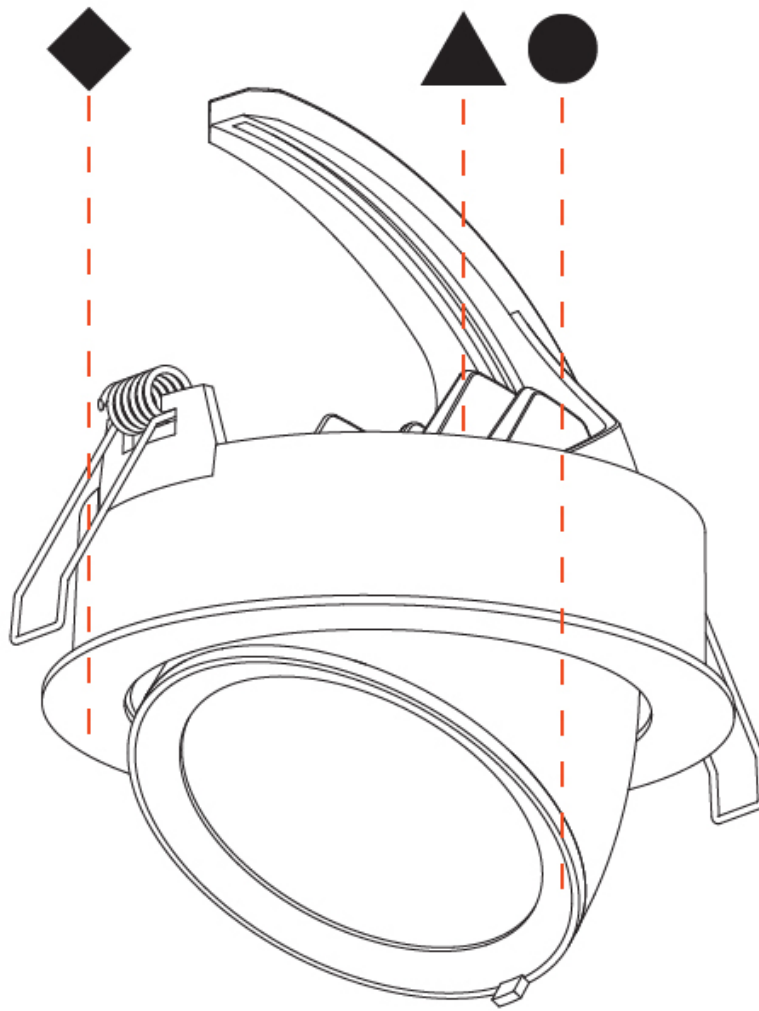

MECHANIQ ROUND EFFICIENCY RECESSED

A35067-

PROJECT	_____
TYPE	_____
SPECIFIER	_____
QUANTITY	_____
DATE	_____

A